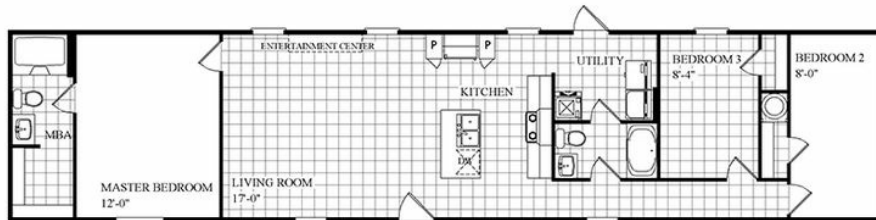

THE BREEZE HD

THE BREEZE HD Model number: 45HOU16723BH18

3 beds • 2 baths • 1152 sq.ft. • 16' width • 72' depth

Our home building facilities invest in continuous product and process improvements. Plans, dimensions, features, materials, specifications and availability are subject to change without notice or obligation. Renderings and floor plans are representative likenesses of our homes and may differ from the actual homes. We invite you to tour a Home Center near you and inspect the highest value in quality housing available or call (337) 607-3300 to speak with a Home Consultant. Copyright 2017, CMH. All rights reserved.

THE BREEZE HD Model number: 45HOU16723BH18

3 beds • 2 baths • 1152 sq.ft. • 16' width • 72' depth

Our home building facilities invest in continuous product and process improvements. Plans, dimensions, features, materials, specifications and availability are subject to change without notice or obligation. Renderings and floor plans are representative likenesses of our homes and may differ from the actual homes. We invite you to tour a Home Center near you and inspect the highest value in quality housing available or call (337) 607-3300 to speak with a Home Consultant. Copyright 2017, CMH. All rights reserved.