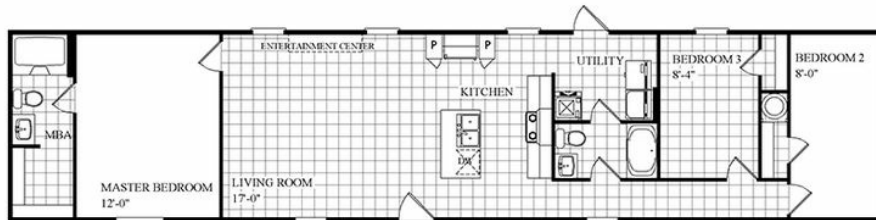

### **THE BREEZE HD** Model number: 45HOU16723BH18

**3 beds • 2 baths • 1152 sq.ft. • 16' width • 72' depth**

Our home building facilities invest in continuous product and process improvements. Plans, dimensions, features, materials, specifications and availability are subject to change without notice or obligation. Renderings and floor plans are representative likenesses of our homes and may differ from the actual homes. We invite you to tour a Home Center near you and inspect the highest value in quality housing available or call (337) 607-3300 to speak with a Home Consultant. Copyright 2017, CMH. All rights reserved.

## THE BREEZE HD Model number: 45HOU16723BH18

**3 beds • 2 baths • 1152 sq.ft. • 16' width • 72' depth**

Our home building facilities invest in continuous product and process improvements. Plans, dimensions, features, materials, specifications and availability are subject to change without notice or obligation. Renderings and floor plans are representative likenesses of our homes and may differ from the actual homes. We invite you to tour a Home Center near you and inspect the highest value in quality housing available or call (337) 607-3300 to speak with a Home Consultant. Copyright 2017, CMH. All rights reserved.