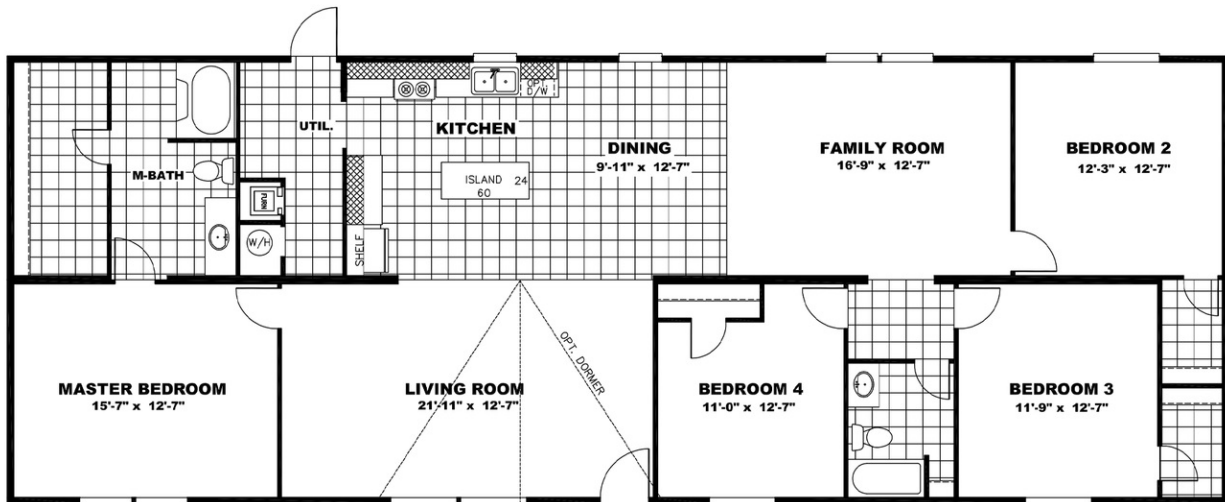

WONDER Model number: 42TRU28724RH18

4 beds • 2 baths • 2016 sq.ft. • 28' width • 72' depth

Our home building facilities invest in continuous product and process improvements. Plans, dimensions, features, materials, specifications and availability are subject to change without notice or obligation. Renderings and floor plans are representative likenesses of our homes and may differ from the actual homes. We invite you to tour a Home Center near you and inspect the highest value in quality housing available or call (337) 607-3300 to speak with a Home Consultant. Copyright 2017, CMH. All rights reserved.

<https://www.claytonsupercenterofla.com>

CLAYTON HOMES-IOWA

514 WEST FRONTAGE ROAD
IOWA, LA 70647

Monday - Thursday: 9am - 7pm
Friday: 9am - 6pm
Saturday: 9am - 5pm
Sunday: Closed

(337) 607-3300