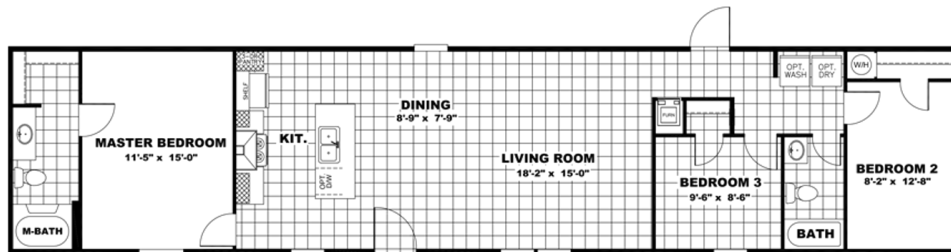

## THE BREEZE

Model number: 37SSP16723AH19

**3 beds • 2 baths • 1152 sq.ft. • 16' width • 72' depth**

Our home building facilities invest in continuous product and process improvements. Plans, dimensions, features, materials, specifications and availability are subject to change without notice or obligation. Renderings and floor plans are representative likenesses of our homes and may differ from the actual homes. We invite you to tour a Home Center near you and inspect the highest value in quality housing available or call (337) 607-3300 to speak with a Home Consultant. Copyright 2017, CMH. All rights reserved.