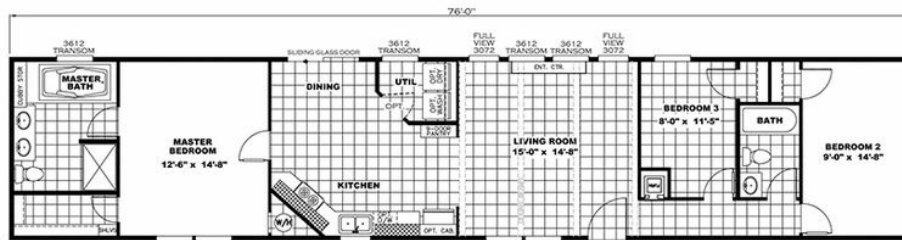

ANNIVERSARY TV HOME

ANNIVERSARY TV HOME Model number: 37ANN16763TH19

3 beds • 2 baths • 1216 sq.ft. • 16' width • 76' depth

Our home building facilities invest in continuous product and process improvements. Plans, dimensions, features, materials, specifications and availability are subject to change without notice or obligation. Renderings and floor plans are representative likenesses of our homes and may differ from the actual homes. We invite you to tour a Home Center near you and inspect the highest value in quality housing available or call (337) 607-3300 to speak with a Home Consultant. Copyright 2017, CMH. All rights reserved.