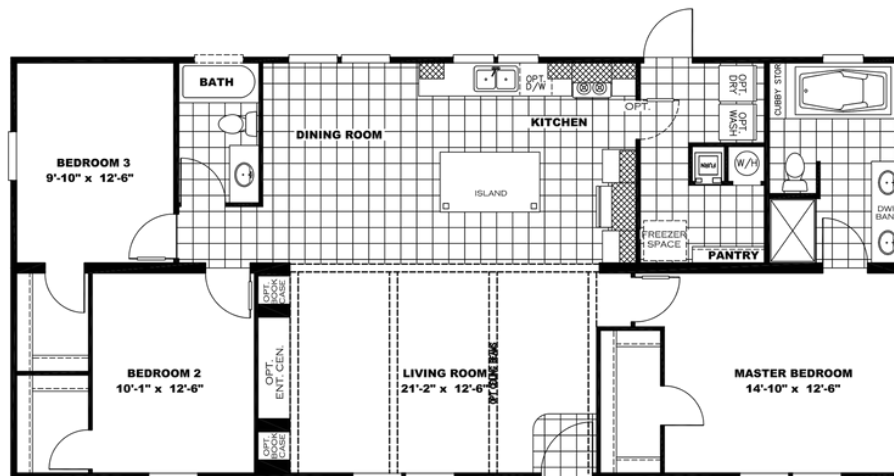

NUMBER ONE

NUMBER ONE Model number: 37FAC28563AH18

3 beds • 2 baths • 1568 sq.ft. • 28' width • 56' depth

Our home building facilities invest in continuous product and process improvements. Plans, dimensions, features, materials, specifications and availability are subject to change without notice or obligation. Renderings and floor plans are representative likenesses of our homes and may differ from the actual homes. We invite you to tour a Home Center near you and inspect the highest value in quality housing available or call (337) 607-3300 to speak with a Home Consultant. Copyright 2017, CMH. All rights reserved.

NUMBER ONE Model number: 37FAC28563AH18

3 beds • 2 baths • 1568 sq.ft. • 28' width • 56' depth

Our home building facilities invest in continuous product and process improvements. Plans, dimensions, features, materials, specifications and availability are subject to change without notice or obligation. Renderings and floor plans are representative likenesses of our homes and may differ from the actual homes. We invite you to tour a Home Center near you and inspect the highest value in quality housing available or call (337) 607-3300 to speak with a Home Consultant. Copyright 2017, CMH. All rights reserved.