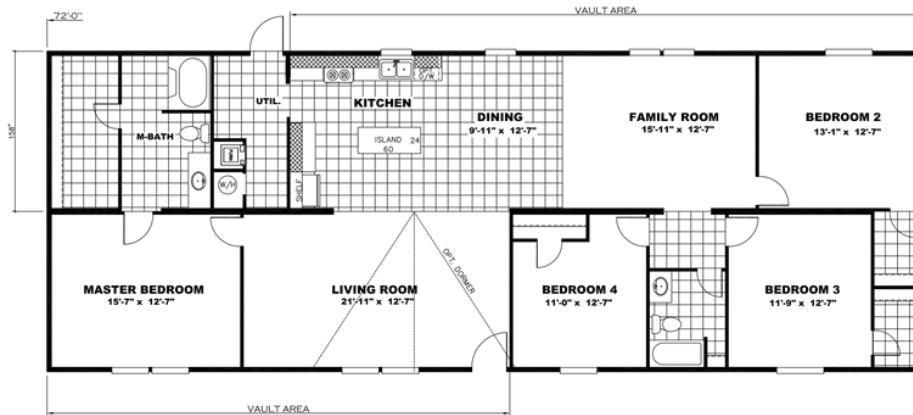

WONDER Model number: 98TRU28724RH18

4 beds • 2 baths • 2016 sq.ft. • 28' width • 72' depth

Our home building facilities invest in continuous product and process improvements. Plans, dimensions, features, materials, specifications and availability are subject to change without notice or obligation. Renderings and floor plans are representative likenesses of our homes and may differ from the actual homes. We invite you to tour a Home Center near you and inspect the highest value in quality housing available or call (337) 607-3300 to speak with a Home Consultant. Copyright 2017, CMH. All rights reserved.

<https://www.claytonsupercenterofla.com>

CLAYTON HOMES-IOWA

514 WEST FRONTAGE ROAD
IOWA, LA 70647

Monday - Thursday: 9am - 7pm
Friday: 9am - 6pm
Saturday: 9am - 5pm
Sunday: Closed

(337) 607-3300